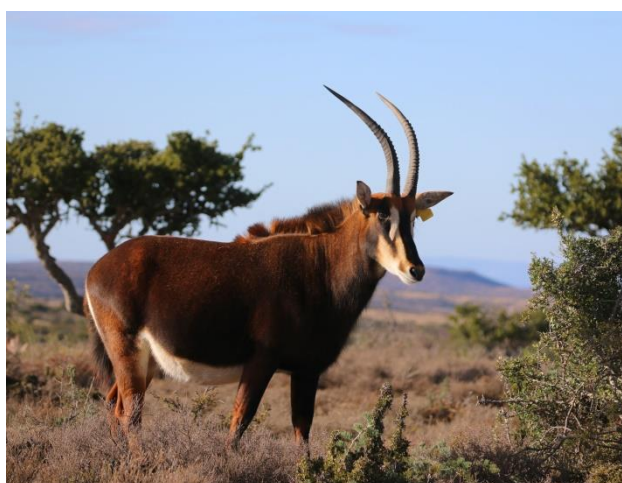

EXCELLENT YOUNG SABLE BULL - HAL

41 ½" at 3 years and 9 months

Expected length at 6 years between 45" and 48"

Price R 90 000

Date of birth 17/07/2013

Chip 945000001614367

Herd Bloodline Matetsi

Left Horn 40 ¾" Left Base 10"

Right Horn 41 ½" Rt Base 10 1/8"

Tip to Tip 13 ¼"

Hal's teeth

Dam – HILDA

Nice wide horns

Excellent Fertility. Age of first calf 19 months (yes, really!)

Average Inter-calving period 9 months and 20 days

Sire - Scholtz